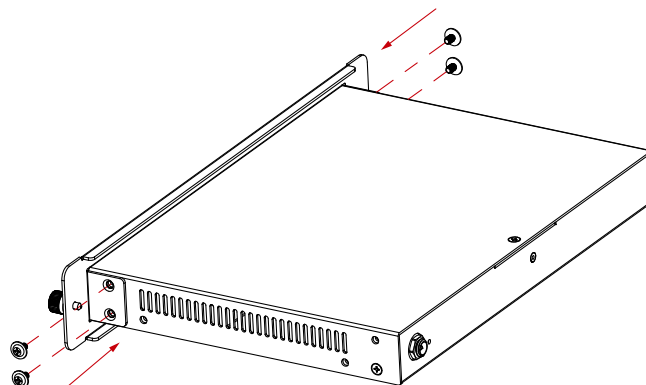

Overview

This 6U rack mount shelf is designed to mount up to 10 devices to the rack cabinet.

Package Contents

6U Rack Mount Shelf

1 x

Open Panel Shelves

10 x

Blank Panel Shelves

4 x

Dimensions

W x H x D: 483mm x 265.9mm x 20mm (19.0" x 10.4" x 0.78")

Installation

1. Remove one screw from each side of the device.

2. Attach the device to the open panel shelf using four round washer head screws (provided with the device).

3. Secure the rack mount shelf to the rack cabinet using four screws (not included). Attach the open panel and/or blank panel shelves to the rack mount shelf by turning the knobs clockwise.