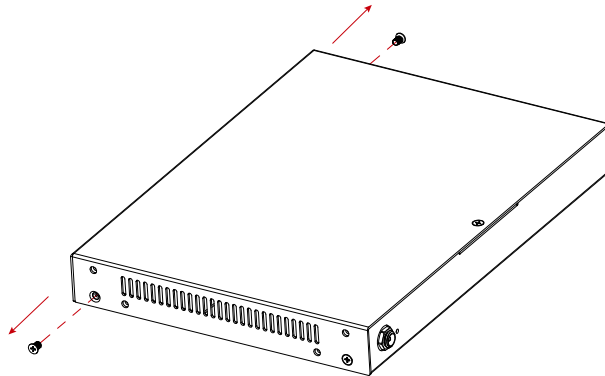

Overview

This 6U rack mount shelf is designed to mount up to 10 devices to the rack cabinet.

Package Contents

6U Rack Mount Shelf

1 x

Open Panel Shelves

10 x

Blank Panel Shelves

4 x

Dimensions

W x H x D: 483mm x 265.9mm x 20mm (19.0" x 10.4" x 0.78")

Installation

1. Remove one screw from each side of the device.

2. Attach the device to the open panel shelf using four round washer head screws (provided with the device).

3. Secure the rack mount shelf to the rack cabinet using four screws (not included). Attach the open panel and/or blank panel shelves to the rack mount shelf by turning the knobs clockwise.